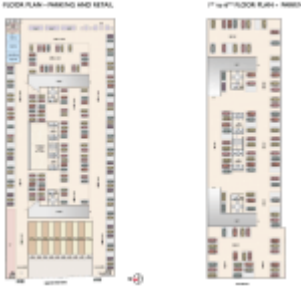

Building Details

Parking: car parking, parking

Floor Plans

Amenities & Features

Amenities: CCTV Camera, GYM, Intercom Connectivity (Paid), Lifestyle Club, Mini theatre

Features: 24*7 Power back-up, Basement & Open parking, Elevator, Fire alarm, Garden, Rain Water Harvesting Plant, Terrace