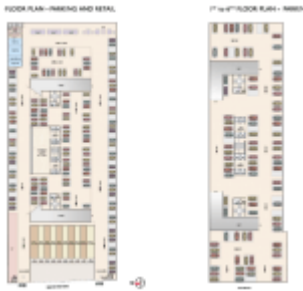

Floor Plans

Amenities & Features

Amenities: CCTV Camera, GYM, Intercom Connectivity (Paid), Lifestyle Club, Mini theatre

Features: 24*7 Power back-up, Basement & Open parking, Elevator, Fire alarm, Garden, Rain Water Harvesting Plant, Terrace