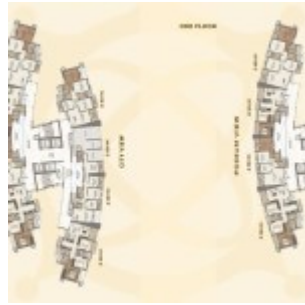

Area: 790 sq ft

Floor Plans

Amenities & Features

Call us now

Phone: 955992958

Email: info@amraproperty.com

Amenities: Basket ball court, CCTV Camera, Children's play area, GYM, Indoor Games zone, Intercom Connectivity (Paid), Lifestyle Club, Party Hall, Running track, Senior citizen zone, Sports Court, Swimming Pool, Table Tennis, Temple